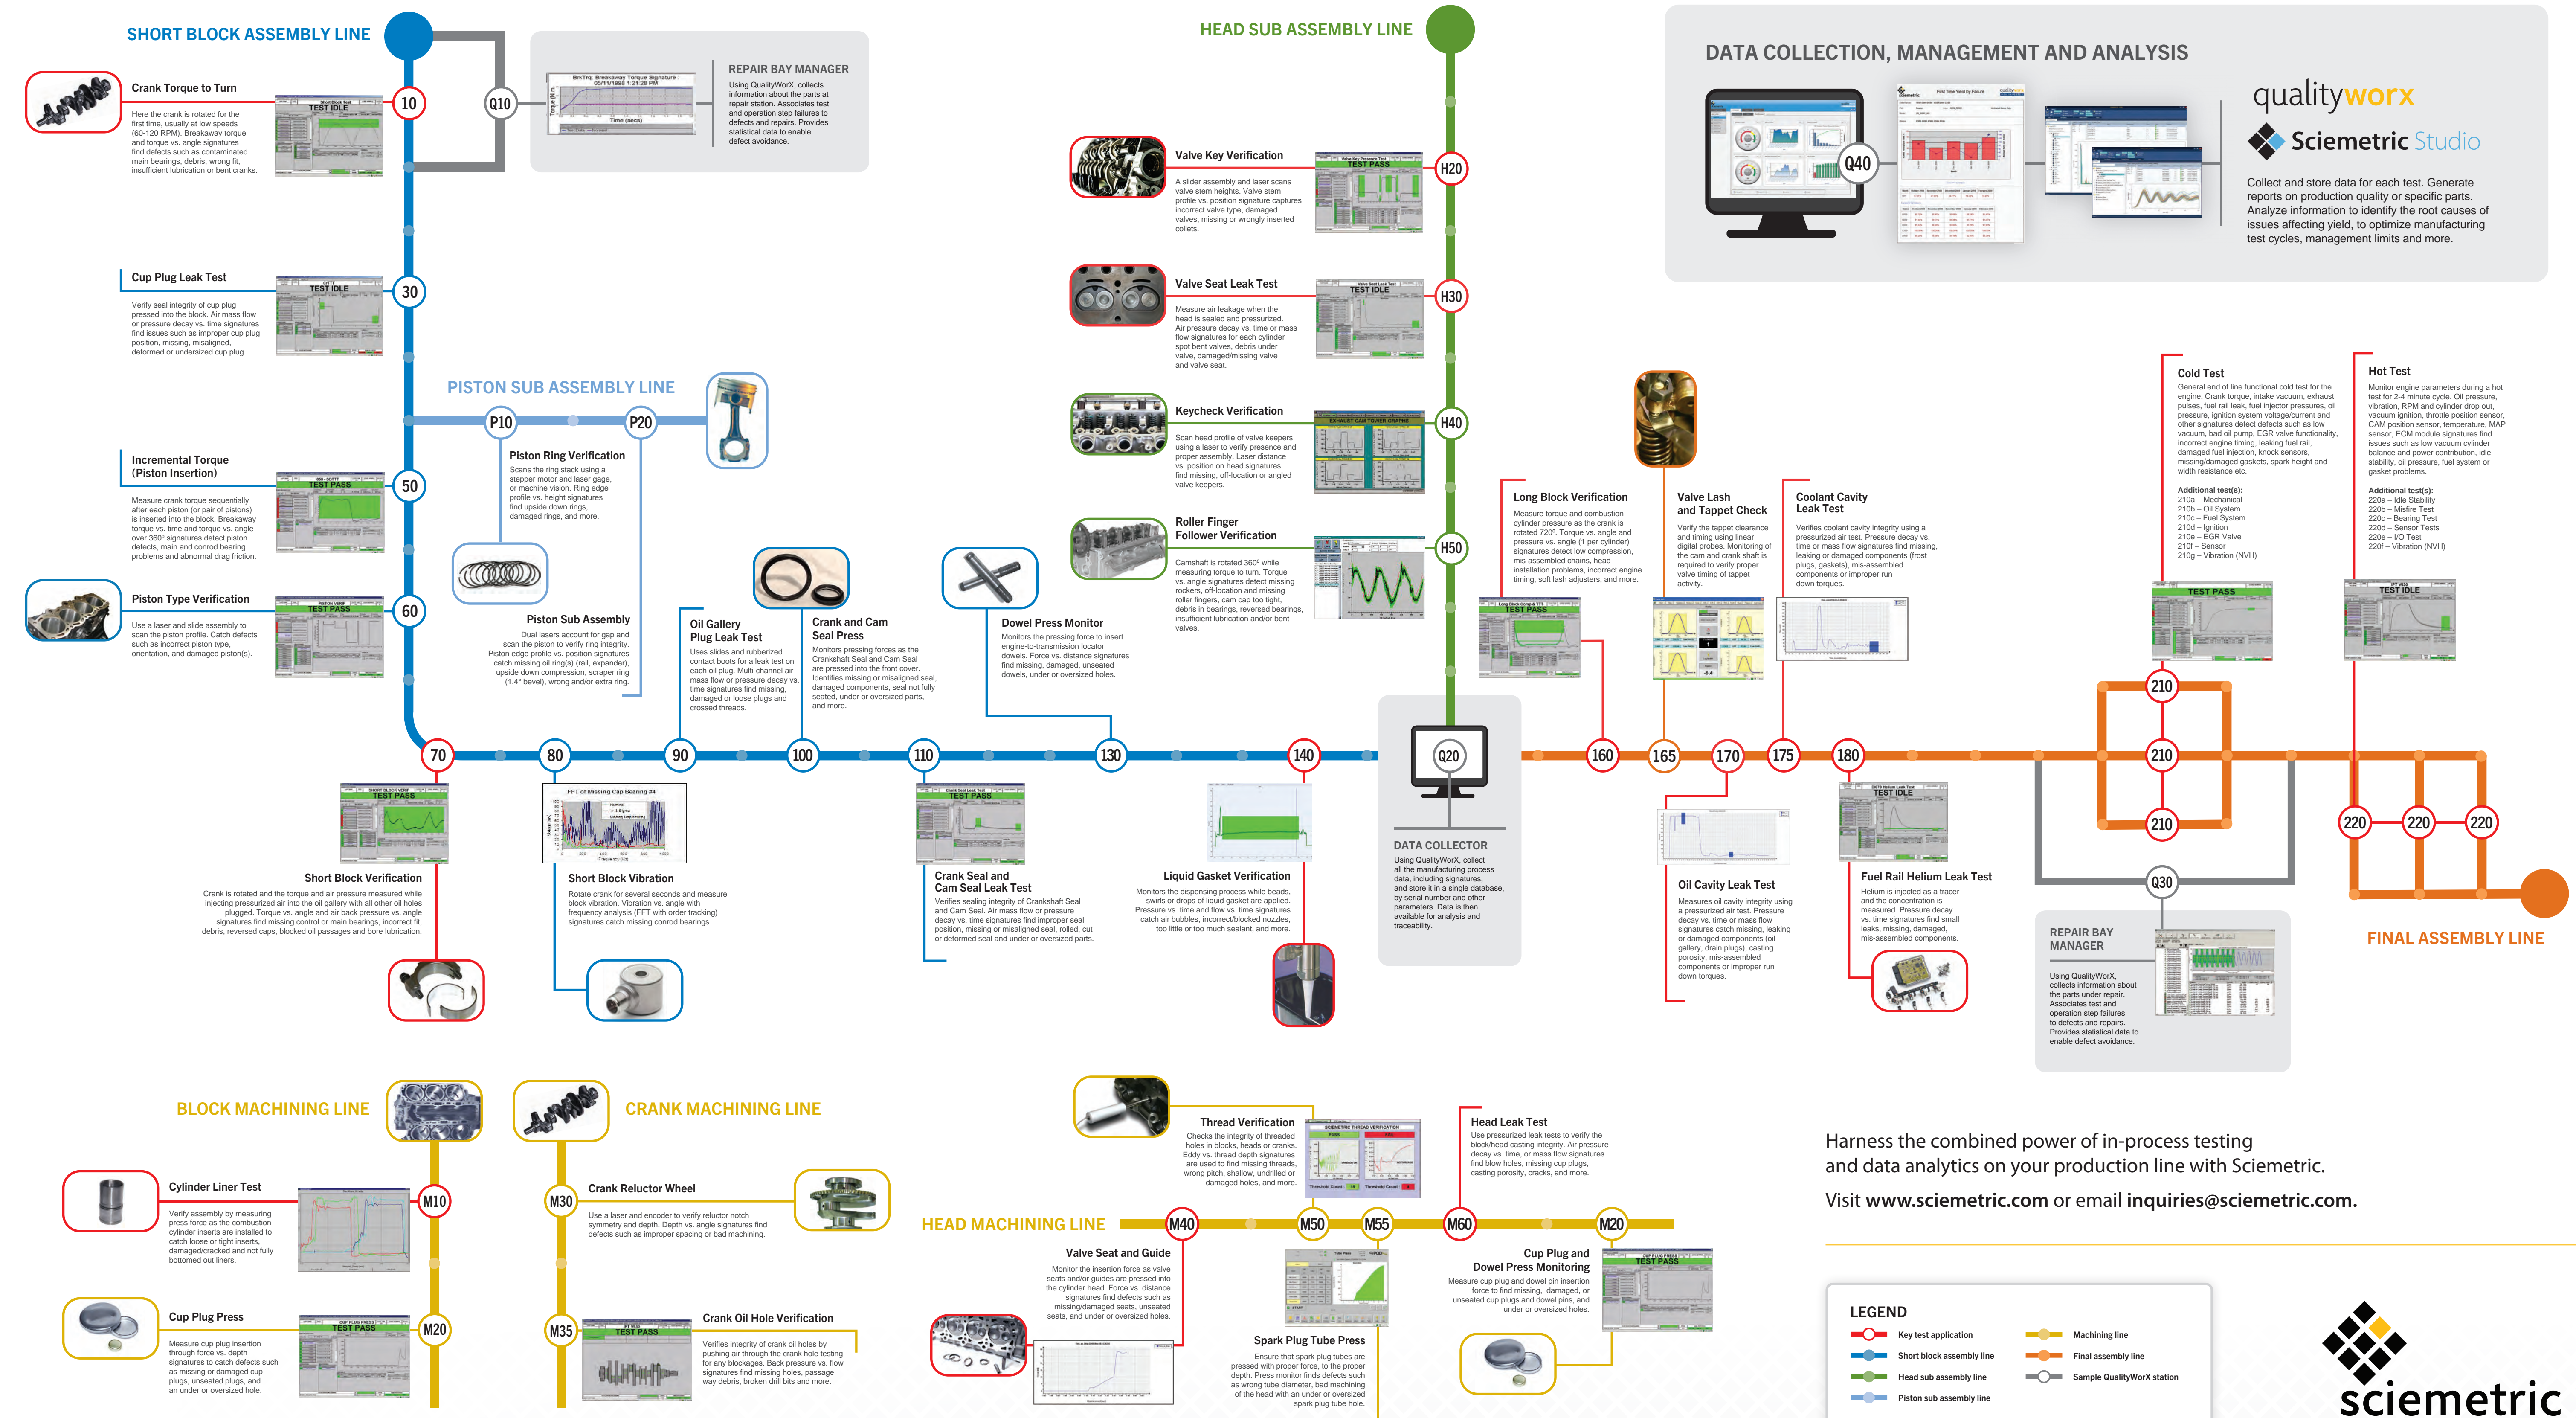

# Data-Driven Decisions Through In-Process Test Engine Manufacturing

Harness the combined power of in-process testing and data analytics on your production line with Sciometric. Visit [www.sciometric.com](http://www.sciometric.com) or email [inquiries@sciometric.com](mailto:inquiries@sciometric.com).